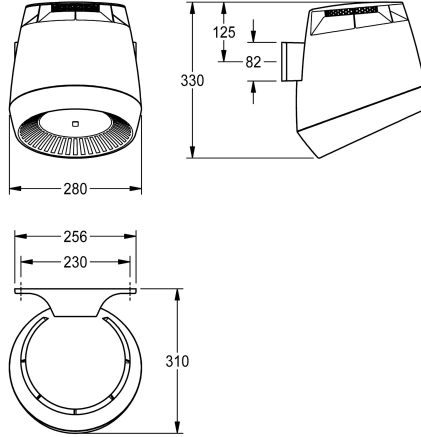

KWC F5 Hood hair dryer

Modell-Linie: F5 | F5DR2005
Hand and hair dryers | Hair dryers

KWC-No.

2030050305

2030052323

Drying recess in basalt grey colour

2030052324

Drying recess in pearl gentian blue colour

Operating voltage 230 V AC, 50/60 Hz
Overall power 1300 W
Heating power 1200 W
Protective system IP23
Air quantity 190 m³/h = 53 l/s
Air speed 8 m/s
Noise level 66 db (A)
Dimensions 280 x 331 x 307 mm (W x H x D)

1,200 Watt

material

synthetic

overall depth

307 mm

overall height

331 mm

overall width

280 mm

protective system IP

Gram/Cubic Centimeter

sound level

66 Decibels (A Weighting)

total power

1,300 Watt

type of fixing