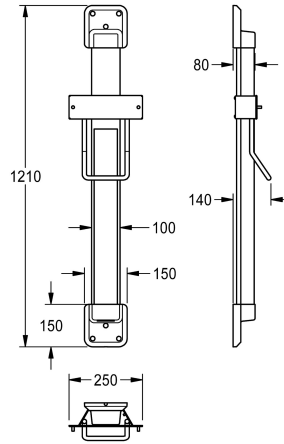

KWC F5

Height adjustment for F5 hood hair dryers

Modell-Linie: F5 | ACDR0001

Hand and hair dryers | Height adjusters

KWC-No.

2030052329

colour combination silver/white end caps

2030052330

Accent colour

white

basalt grey

pearl gentian blue

lemon yellow

signalred

Height adjustment for F5 hood hair dryer, for wall mounting, 600 mm continuously adjustable, with constant force rolling band spring, guide rail made of anodised aluminium, with 4 mm thick crystal mirror, fully adhered, covered, vandalism-resistant cable channel,

colour combination silver/white end caps.

Dimensions 250 x 1200 x 140 mm (W x H x D)

Technical Data

overall depth

140 mm

overall height

1,210 mm

overall width