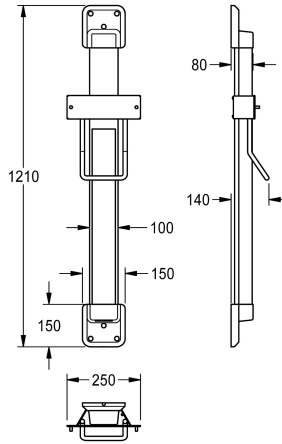

### Height adjustment for F5 hood hair dryers

Modell-Linie: F5 | ACDR0001

Hand and hair dryers | Height adjusters

#### Accent colour

white

basalt grey

pearl gentian blue

lemon yellow

signalred

Height adjustment for F5 hood hair dryer, for wall mounting, 600 mm continuously adjustable, with constant force rolling band spring, guide rail made of anodised aluminium, with 4 mm thick crystal mirror, fully adhered, covered, vandalism-resistant cable channel,

colour combination silver/white end caps.

Dimensions 250 x 1200 x 140 mm (W x H x D)

#### Technical Data

overall depth

140 mm

overall height

1,210 mm

overall width

250 mm

surface finish