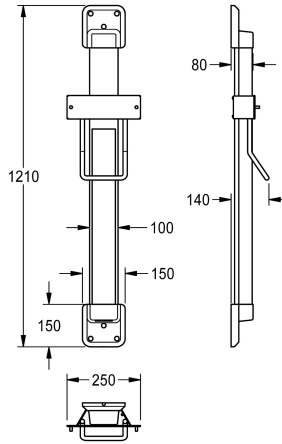

KWC F5

Height adjustment for F5 hood hair dryers

Modell-Linie: F5 | ACDR0001

Hand and hair dryers | Height adjusters

KWC-No.

2030052329

colour combination silver/white end caps

2030052330

Accent colour

white

basalt grey

pearl gentian blue

lemon yellow

signalred

Height adjustment for F5 hood hair dryer, for wall mounting, 600 mm continuously adjustable, with constant force rolling band spring, guide rail made of anodised aluminium, with 4 mm thick crystal mirror, fully adhered, covered, vandalism-resistant cable channel,

colour combination silver/white end caps.

Dimensions 250 x 1200 x 140 mm (W x H x D)

Technical Data

overall depth

140 mm

overall height

1,210 mm

overall width

250 mm

surface finish

coated

Accent colour

white

Basic colour

silver