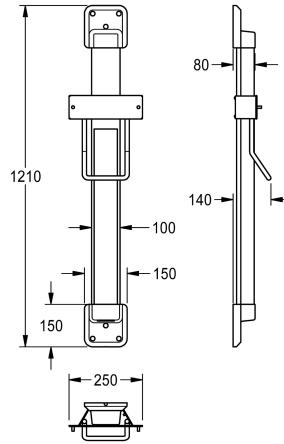

KWC F5

Height adjustment for F5 hood hair dryers

Modell-Linie: F5 | ACDR0002

Hand and hair dryers | Height adjusters

KWC-No.

2030052329

colour combination silver/white end caps

2030052330

Accent colour

white

basalt grey

pearl gentian blue

lemon yellow

signalred

Height adjustment for F5 hood hair dryer, for wall mounting, 600 mm continuously adjustable, with constant force rolling band spring, guide rail made of anodised aluminium, with 4 mm thick crystal mirror, fully adhered, covered, vandalism-resistant cable channel,

colour combination silver/basalt grey end caps.

Dimensions 250 x 1200 x 140 mm (W x H x D)

Technical Data

overall depth

140 mm

overall height

1,210 mm

overall width

250 mm

Accent colour

basalt grey

Basic colour

silver