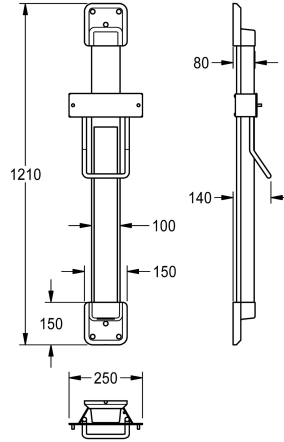

KWC F5

Height adjustment for F5 hood hair dryers

Modell-Linie: F5 | ACDR0002

Hand and hair dryers | Height adjusters

KWC-No.

2030052329

colour combination silver/white end caps

2030052330

Accent colour

white

basalt grey

pearl gentian blue

lemon yellow

signalred

Height adjustment for F5 hood hair dryer, for wall mounting, 600 mm continuously adjustable, with constant force rolling band spring, guide rail made of anodised aluminium, with 4 mm thick crystal mirror, fully adhered, covered, vandalism-resistant cable channel,

colour combination silver/basalt grey end caps.

Dimensions 250 x 1200 x 140 mm (W x H x D)

Technical Data

overall depth

140 mm

overall height

1,210 mm

overall width

250 mm

Accent colour

basalt grey

Basic colour

silver