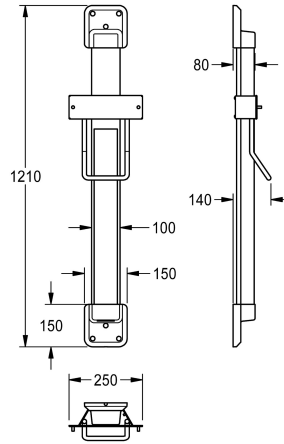

### Height adjustment for F5 hood hair dryers

Modell-Linie: F5 | ACDR0002

Hand and hair dryers | Height adjusters

#### Accent colour

white

basalt grey

pearl gentian blue

lemon yellow

signalred

Height adjustment for F5 hood hair dryer, for wall mounting, 600 mm continuously adjustable, with constant force rolling band spring, guide rail made of anodised aluminium, with 4 mm thick crystal mirror, fully adhered, covered, vandalism-resistant cable channel,

colour combination silver/basalt grey end caps.

Dimensions 250 x 1200 x 140 mm (W x H x D)

#### Technical Data

overall depth

140 mm

overall height

1,210 mm

overall width

250 mm

Accent colour