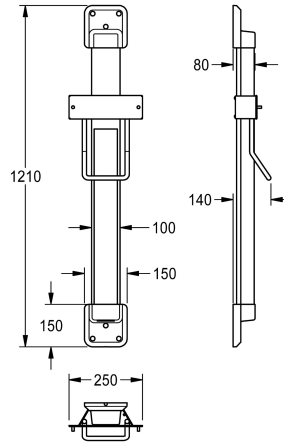

KWC F5

Height adjustment for F5 hood hair dryers

Modell-Linie: F5 | ACDR0002

Hand and hair dryers | Height adjusters

KWC-No.

2030052329

colour combination silver/white end caps

2030052330

Accent colour

white

basalt grey

pearl gentian blue

lemon yellow

signalred

Height adjustment for F5 hood hair dryer, for wall mounting, 600 mm continuously adjustable, with constant force rolling band spring, guide rail made of anodised aluminium, with 4 mm thick crystal mirror, fully adhered, covered, vandalism-resistant cable channel,

colour combination silver/basalt grey end caps.

Dimensions 250 x 1200 x 140 mm (W x H x D)

Technical Data

overall depth

140 mm

overall height

1,210 mm

overall width

250 mm

Accent colour

basalt grey

Basic colour

silver