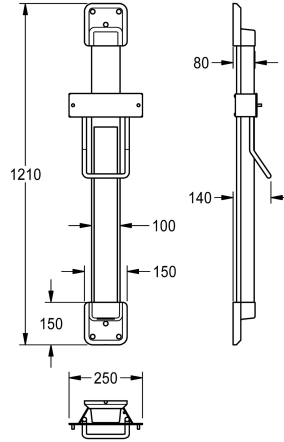

### Height adjustment for F5 hood hair dryers

Modell-Linie: F5 | ACDR0002

Hand and hair dryers | Height adjusters

#### Accent colour

white

basalt grey

pearl gentian blue

lemon yellow

signalred

Height adjustment for F5 hood hair dryer, for wall mounting, 600 mm continuously adjustable, with constant force rolling band spring, guide rail made of anodised aluminium, with 4 mm thick crystal mirror, fully adhered, covered, vandalism-resistant cable channel,

colour combination silver/basalt grey end caps.

Dimensions 250 x 1200 x 140 mm (W x H x D)

#### Technical Data

overall depth

140 mm

overall height

1,210 mm

overall width

250 mm

Accent colour