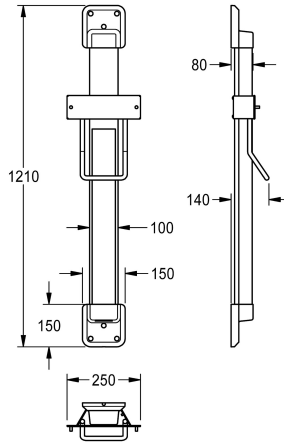

KWC F5

Height adjustment for F5 hood hair dryers

Modell-Linie: F5 | ACDR0003

Hand and hair dryers | Height adjusters

KWC-No.

2030052329

colour combination silver/white end caps

2030052330

Accent colour

white

basalt grey

pearl gentian blue

lemon yellow

signalred

Height adjustment for F5 hood hair dryer, for wall mounting, 600 mm continuously adjustable, with constant force rolling band spring, guide rail made of anodised aluminium, with 4 mm thick crystal mirror, fully adhered, covered, vandalism-resistant cable channel,

colour combination silver/pearl gentian blue end caps.

Dimensions 250 x 1200 x 140 mm (W x H x D)

Technical Data

overall depth

140 mm

overall height

1,210 mm

overall width

250 mm

Accent colour

pearl gentian blue

Basic colour

silver