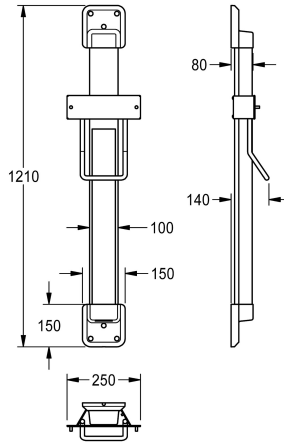

KWC F5

Height adjustment for F5 hood hair dryers

Modell-Linie: F5 | ACDR0004

Hand and hair dryers | Height adjusters

KWC-No.

2030052329

colour combination silver/white end caps

2030052330

Accent colour

white

basalt grey

pearl gentian blue

lemon yellow

signalred

Height adjustment for F5 hood hair dryer, for wall mounting, 600 mm continuously adjustable, with constant force rolling band spring, guide rail made of anodised aluminium, with 4 mm thick crystal mirror, fully adhered, covered, vandalism-resistant cable channel,

colour combination silver/lemon yellow end caps.

Dimensions 250 x 1200 x 140 mm (W x H x D)

Technical Data

overall depth

140 mm

overall height

1,210 mm

overall width

250 mm

Accent colour

lemon yellow

Basic colour

silver