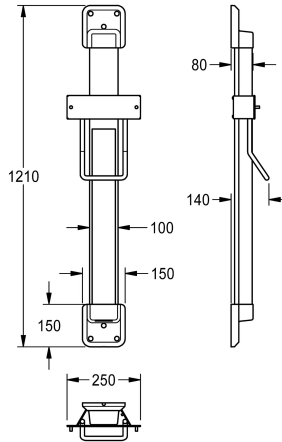

KWC F5

Height adjustment for F5 hood hair dryers

Modell-Linie: F5 | ACDR0004

Hand and hair dryers | Height adjusters

KWC-No.

2030052329

colour combination silver/white end caps

2030052330

Accent colour

white

basalt grey

pearl gentian blue

lemon yellow

signalred

Height adjustment for F5 hood hair dryer, for wall mounting, 600 mm continuously adjustable, with constant force rolling band spring, guide rail made of anodised aluminium, with 4 mm thick crystal mirror, fully adhered, covered, vandalism-resistant cable channel,

colour combination silver/lemon yellow end caps.

Dimensions 250 x 1200 x 140 mm (W x H x D)

Technical Data

overall depth

140 mm

overall height

1,210 mm

overall width

250 mm

Accent colour

lemon yellow

Basic colour

silver