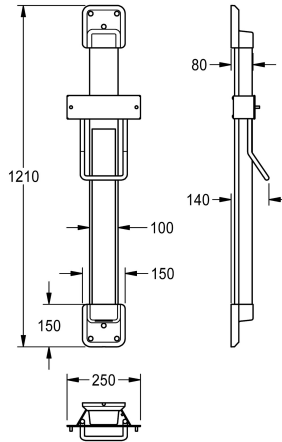

### Height adjustment for F5 hood hair dryers

Modell-Linie: F5 | ACDR0004

Hand and hair dryers | Height adjusters

#### Accent colour

white

basalt grey

pearl gentian blue

lemon yellow

signalred

Height adjustment for F5 hood hair dryer, for wall mounting, 600 mm continuously adjustable, with constant force rolling band spring, guide rail made of anodised aluminium, with 4 mm thick crystal mirror, fully adhered, covered, vandalism-resistant cable channel,

colour combination silver/lemon yellow end caps.

Dimensions 250 x 1200 x 140 mm (W x H x D)

#### Technical Data

overall depth

140 mm

overall height

1,210 mm

overall width

250 mm

Accent colour