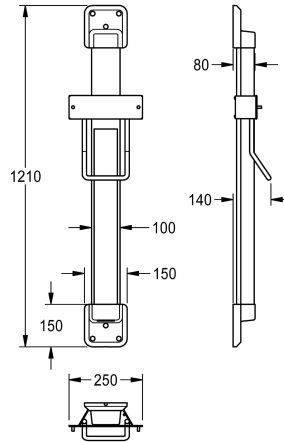

KWC F5

Height adjustment for F5 hood hair dryers

Modell-Linie: F5 | ACDR0005

Hand and hair dryers | Height adjusters

KWC-No.

2030052329

colour combination silver/white end caps

2030052330

Accent colour

white

basalt grey

pearl gentian blue

lemon yellow

signalred

Height adjustment for F5 hood hair dryer, for wall mounting, 600 mm continuously adjustable, with constant force rolling band spring, guide rail made of anodised aluminium, with 4 mm thick crystal

mirror, fully adhered, covered, vandalism-resistant cable channel, colour combination silver/signal red end caps.
Dimensions 250 x 1200 x 140 mm (W x H x D)

Technical Data

overall depth

140 mm

overall height

1,210 mm

overall width

250 mm

Accent colour

signalred

Basic colour

silver