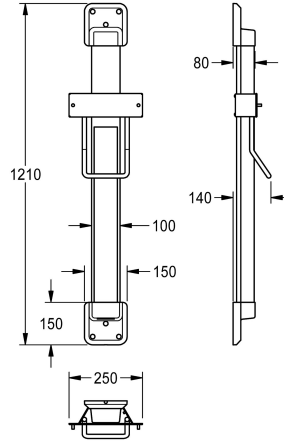

KWC F5

Height adjustment for F5 hood hair dryers

Modell-Linie: F5 | ACDR0005

Hand and hair dryers | Height adjusters

KWC-No.

2030052329

colour combination silver/white end caps

2030052330

Accent colour

white

basalt grey

pearl gentian blue

lemon yellow

signalred

Height adjustment for F5 hood hair dryer, for wall mounting, 600 mm continuously adjustable, with constant force rolling band spring, guide rail made of anodised aluminium, with 4 mm thick crystal

mirror, fully adhered, covered, vandalism-resistant cable channel, colour combination silver/signal red end caps. Dimensions 250 x 1200 x 140 mm (W x H x D)

Technical Data

overall depth

140 mm

overall height

1,210 mm

overall width

250 mm

Accent colour

signalred

Basic colour

silver