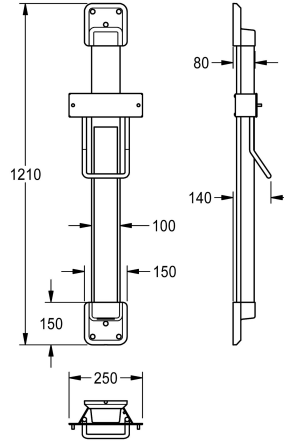

### Height adjustment for F5 hood hair dryers

Modell-Linie: F5 | ACDR0005

Hand and hair dryers | Height adjusters

#### Accent colour

white

basalt grey

pearl gentian blue

lemon yellow

signalred

Height adjustment for F5 hood hair dryer, for wall mounting, 600 mm continuously adjustable, with constant force rolling band spring, guide rail made of anodised aluminium, with 4 mm thick crystal

mirror, fully adhered, covered, vandalism-resistant cable channel, colour combination silver/signal red end caps. Dimensions 250 x 1200 x 140 mm (W x H x D)

#### Technical Data

overall depth

140 mm

overall height

1,210 mm

overall width

250 mm

Accent colour