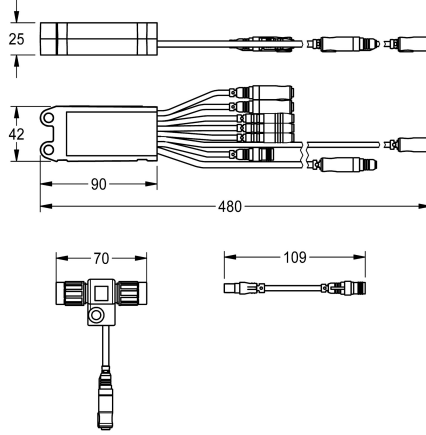

KWC AQUA 3000 open Electronic module EM1 with ID 07080

Modell-Linie: AQUA3000OPEN | ACET2006
Water management systems | Complementary parts water management

KWC-No.

2030052502

Electronic module EM1 with ID 07080

Electronic module EM1 with ID 07080 and electronic T-distribution.
For connection in water management system AQUA 3000 open in

combination with an coin-operated controller for one shower fitting,
24 V DC.

Technical Data

quantity

1

quantity uom

piece