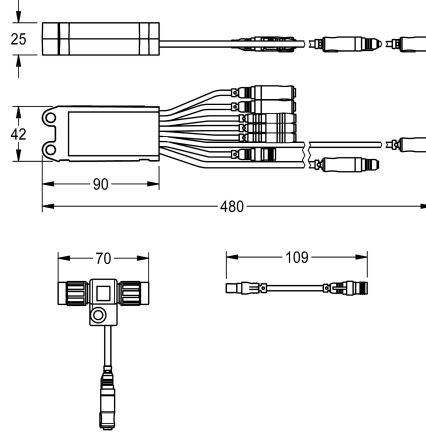

KWC AQUA 3000 open Electronic module EM1 with ID 07080

Modell-Linie: AQUA3000OPEN | ACET2006
Water management systems | Complementary parts water management

KWC-No.

2030052502

Electronic module EM1 with ID 07080

Electronic module EM1 with ID 07080 and electronic T-distribution.
For connection in water management system AQUA 3000 open in

combination with an coin-operated controller for one shower fitting,
24 V DC.

Technical Data

quantity

1

quantity uom

piece