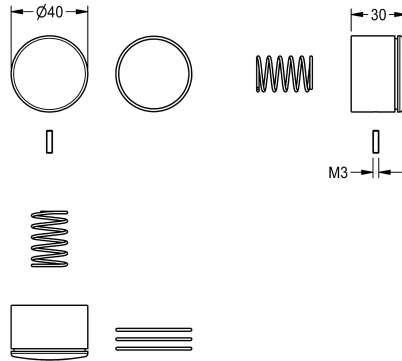

KWC Push cap

Modell-Linie: F3 | ASSX1005
Spare parts | Spare parts taps

KWC-No.

2030052693

Push cap for F3S self-closing pillar/bib tap and F3S-Mix self-closing pillar mixer, complete.

Technical Data

quantity

1

quantity uom

piece