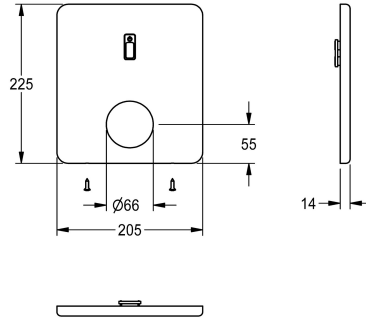

KWC

Cover plate stainless steel

Modell-Linie: F5 | ASET2008

Spare parts | Spare parts showers

KWC-No.

2030052745

Cover plate made of stainless steel 205 x 225 mm, with sensor bracket and fixing screws.

Technical Data