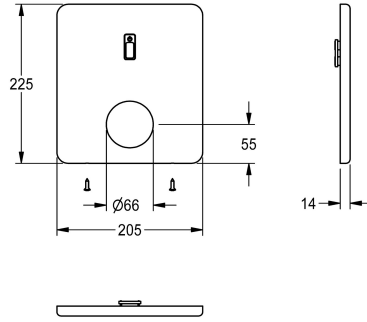

KWC

Cover plate stainless steel

Modell-Linie: F5 | ASET2008

Spare parts | Spare parts showers

KWC-No.

2030052745

Cover plate made of stainless steel 205 x 225 mm, with sensor bracket and fixing screws.

Technical Data