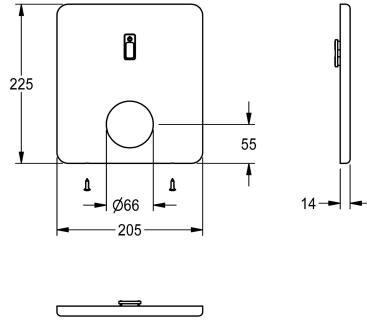

KWC

Cover plate stainless steel

Modell-Linie: F5 | ASET2008

Spare parts | Spare parts showers

KWC-No.

2030052745

Cover plate made of stainless steel 205 x 225 mm, with sensor bracket and fixing screws.

Technical Data