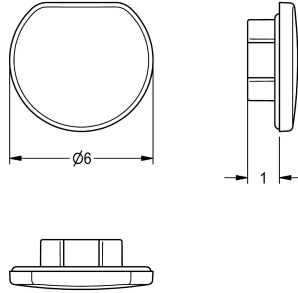

## KWC Plug chromed

Modell-Linie: F5 | ASSX9004  
Spare parts | Spare parts taps

### KWC-No.

**2030053006**

Plug chromed, packing unit 10 pieces.

### Technical Data

overall depth	6 mm
overall height	2 mm
overall width	6 mm
quantity	10
quantity uom	pieces