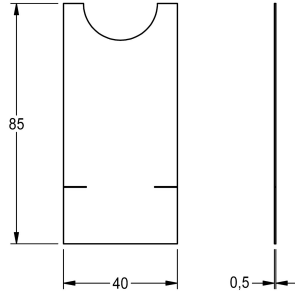

## KWC F5

Foil

Modell-Linie: F5 | ASET2010  
Spare parts | Spare parts taps

### KWC-No.

**2030053034**

Foil, packing unit 10 pieces

### Technical Data

overall depth	0.5 mm
overall height	85 mm
overall width	40 mm
quantity	10
quantity uom	pieces