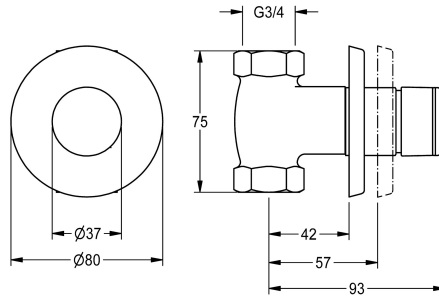

KWC

F3S Self-closing straight-way valve DN 20

Modell-Linie: F3S | F3SV2009
Showers | Self closing showers

KWC-No.

2030053188

F3S Self-closing straight-way valve DN 20 for in-wall mounting, for shower facilities. Self-closing functional part, hydraulically controlled, piston-free design, automatic closing, adjustable flow duration. For connection to pre-mixed hot water or cold water.

Housing including replaceable valve seat, with interior thread G 3/4, visible parts made of high-polished chrome-plated brass. With rosette, depth adjustability 15 mm.

Technical Data

additional connections	no
with backflow preventer	no
Built-in fitting model	Built-in section
calculation flow rate cold wat	0.3 l/s
circulation	no
compatible A3000 open	no
connection with pay water disp	not possible
with filter	no
adjustable flow time	yes
functional principle	hydraulic self-closing
for hand shower	no
hygiene flushing	no
diameter nominal	DN 20
inlet size	G 3/4
Locking mechanism	Top section, non-ceramic
material fitting	brass-look
maximum flow time	30 Seconds
minimum flow pressure	1 bar
minimum flow time	5 Seconds
type of mixing	no
with rosettes/cover plate	yes
protective shutdown	no
shower pipe draining	no
sound insulation	no
surface finish fitting	chromed
temperature limit	no