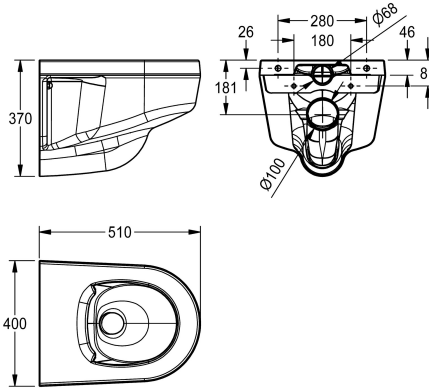

## KWC

Wall mounted rimless WC pan

Modell-Linie: DVS | VR99-086

WCs and urinals | WCs

### KWC-No.

**2030053462**

Wall mounted rimless WC pan, manufactured with 8 mm thick reinforced fiberglass and impact-resistant plastic. Seamless design with a white (RAL 9016) easy-care gel coat surface. Anti-ligature and vandal resistant design, for use in high-security areas. Flushing certified according to EN 997, with a 4 litre flush capacity,

rear inlet (55 mm diameter) and rear horizontal outlet with siphon (diameter 100mm). Including stainless steel mounting plate in accordance with EN 33.

Dimensions 400 x 370 x 510 mm (W x H x D)

### Technical Data

material
outlet size
overall depth
overall height
overall width
type of WC

synthetic
DN 100
510 mm
370 mm
400 mm
wall hung