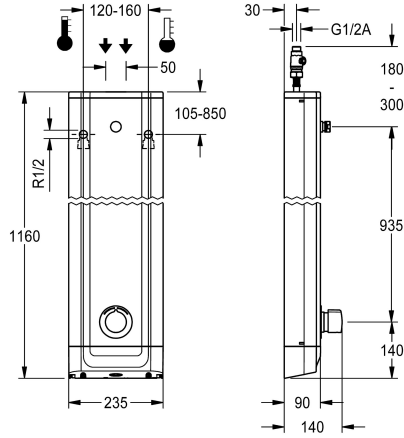

KWC F5S Mix stainless steel shower panel

Modell-Linie: F5S | F5SM2020
Showers | Self closing showers

KWC-No.

2030054248

2030056581

with automatic shower pipe draining

shower pipe draining

no

yes

F5S Mix shower panel made of stainless steel for wall mounting with DN 15 self-closing single control mixer and connecting nozzles for the shower head. FRAMIC self-closing mixing cartridge, hydraulically controlled, low maintenance and stagnation free, with ceramic disc technology, self-closing, flow pressure independent due to the medium-independent design. Stepless adjustment of flow duration. With adjustable, turn-proof temperature stop. For connection to hot water and cold water. All-metal construction, visible parts high-polished or chrome-plated. Connecting nozzles for

the required additional DN 15 KWC shower head with pre-fitted flow regulator 9.0 l/min. Housing made of stainless steel with raised function surface and plastic cover caps. Connecting hoses with lockable water volume control with backflow preventer and strainer.

Dimensions of housing 235 x 1160 x 90 mm (W x H x D)

Shower head to be ordered separately.

Technical Data

additional connections

no

with backflow preventer

yes

circulation

no

compatible A3000 open

no

connection with pay water disp

not possible

with filter

yes

adjustable flow time

yes

functional principle

hydraulic self-closing

for hand shower

no

hygiene flushing

no

diameter nominal

DN 15

inlet size

G 1/2 A

Locking mechanism

Top section, ceramic

material casing

stainless steel

material code casing

1.4301 Chrome Nickel steel V2A

material fitting

brass

maximum flow time

35 Seconds

minimum flow pressure

1.5 bar

minimum flow time

5 Seconds

type of mixing

yes

overall depth

90 mm