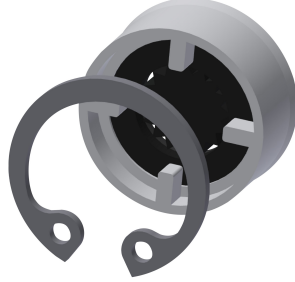

yes

F5S Mix shower panel made of stainless steel for wall mounting with DN 15 self-closing single control mixer and connecting nozzles for the shower head. FRAMIC self-closing mixing cartridge, hydraulically controlled, low maintenance and stagnation free, with ceramic disc technology, self-closing, flow pressure independent due to the medium-independent design. Stepless adjustment of flow duration. With adjustable, turn-proof temperature stop. For connection to hot water and cold water. All-metal construction, visible parts high-polished or chrome-plated. Connecting nozzles for

1.4301 Chrome Nickel steel V2A

material fitting

brass

maximum flow time

35 Seconds

minimum flow pressure

1.5 bar

minimum flow time

5 Seconds

type of mixing

yes

overall depth

90 mm

KWC

F5S Mix stainless steel shower panel

Modell-Linie: F5S | F5SM2020
Showers | Self closing showers

2030054793
SHMU0011

Optional Accessories

KWC

F5S Mix stainless steel shower panel

Modell-Linie: F5S | F5SM2020
Showers | Self closing showers

Flow controller 6.0 l/min

2030027586
ESHHE0004

Flow controller 12.0 l/min