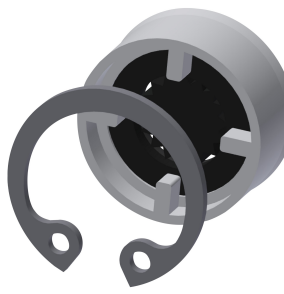

yes

F5S Mix shower panel made of stainless steel for wall mounting with DN 15 self-closing single control mixer and connecting nozzles for the shower head. FRAMIC self-closing mixing cartridge, hydraulically controlled, low maintenance and stagnation free, with ceramic disc technology, self-closing, flow pressure independent due to the medium-independent design. Stepless adjustment of flow duration. With adjustable, turn-proof temperature stop. For connection to hot water and cold water. All-metal construction, visible parts high-polished or chrome-plated. Connecting nozzles for

Modell-Linie: F5S | F5SM2020
Showers | Self closing showers

Plug chromed

2030053006
ASSX9004

Handle push cap

2030050753
ASSM9004

Temperature stop

2030046189
ASSM9002

Safety ring

2030048357
ASSX9003

Rosette

2030045510
ASXM2003

FRAMIC self-closing mixing cartridge

2030046185
ASSM9001

Flow controller 9.0 l/min

2000104782
ESHHE0001

Stainless steel care set