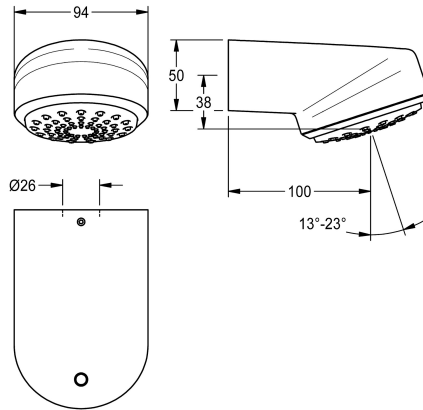

## KWC AQUAJET-Comfort Shower head for KWC shower panels and systems

Modell-Linie: AQUAJET-COMFORT | SHAC0011  
Showers | Shower heads

### KWC-No.

**2030054254**

AQUAJET-Comfort shower head for F5 shower panels

AQUAJET-Comfort shower head with plastic jet face continuously adjustable between 13° - 23°; anti-limescale system and low aerosol formation. For installation on KWC shower panels and

shower systems with pre-mounted connecting nozzles DN 15, diameter 26 mm, polished chromium-plated brass housing.

### Technical Data

diameter nominal

DN 15

adjustable tilt angle

yes

type

shower head

type of connection