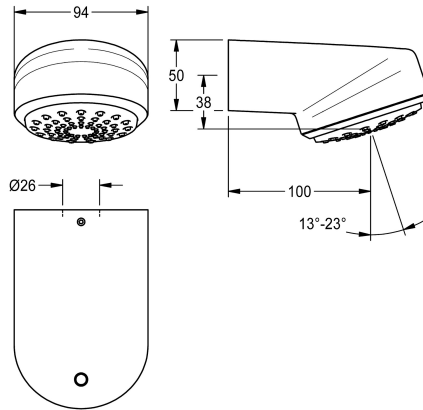

KWC AQUAJET-Comfort Shower head for KWC shower panels and systems

Modell-Linie: AQUAJET-COMFORT | SHAC0011
Showers | Shower heads

KWC-No.

2030054254

AQUAJET-Comfort shower head for F5 shower panels

AQUAJET-Comfort shower head with plastic jet face continuously adjustable between 13° - 23°; anti-limescale system and low aerosol formation. For installation on KWC shower panels and

shower systems with pre-mounted connecting nozzles DN 15, diameter 26 mm, polished chromium-plated brass housing.

Technical Data

diameter nominal

DN 15

adjustable tilt angle

yes

type

shower head

type of connection

Shower panel

type of shower head

spray shower head

Spare Parts

Plug

2030027581

ESHAC0002