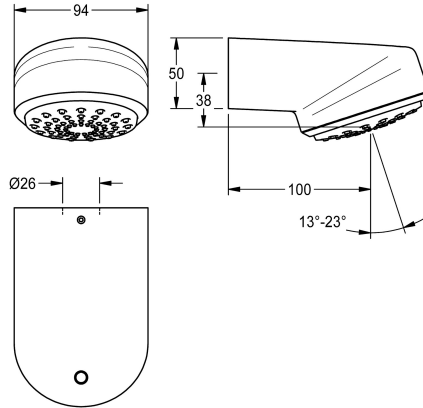

KWC AQUAJET-Comfort Shower head for KWC shower panels and systems

Modell-Linie: AQUAJET-COMFORT | SHAC0011
Showers | Shower heads

KWC-No.

2030054254

AQUAJET-Comfort shower head for F5 shower panels

AQUAJET-Comfort shower head with plastic jet face continuously adjustable between 13° - 23°; anti-limescale system and low aerosol formation. For installation on KWC shower panels and

shower systems with pre-mounted connecting nozzles DN 15, diameter 26 mm, polished chromium-plated brass housing.

Technical Data

diameter nominal

DN 15

adjustable tilt angle

yes

type

shower head

type of connection

Shower panel

type of shower head

spray shower head

Spare Parts

Flow controller 9,0 l/min

2000104782

ESHHE0001