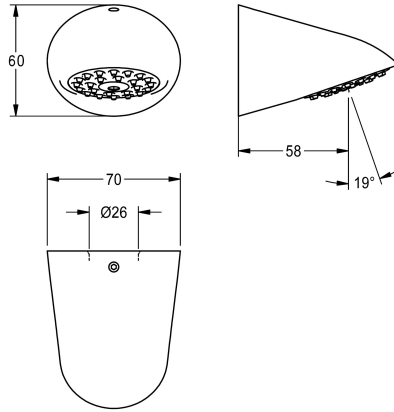

## KWC AQUAJET-Slimline Shower head for KWC shower panels and systems

Modell-Linie: AQUAJET-SLIMLINE | SHAS0011  
Showers | Shower heads

### KWC-No.

**2030054255**

AQUAJET-Slimline shower head for F5 shower panels

AQUAJET-Slimline shower head with plastic jet face with anti-limescale system and low aerosol formation, for installation on KWC

shower panels and shower systems with pre-mounted connecting nozzles DN 15, diameter 26 mm, polished chromium-plated brass.

### Technical Data

diameter nominal

DN 15

minimum flow pressure

1 bar

spout projection

58 mm

surface material