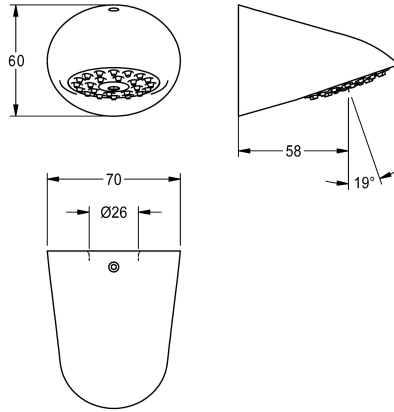

KWC AQUAJET-Slimline Shower head for KWC shower panels and systems

Modell-Linie: AQUAJET-SLIMLINE | SHAS0011
Showers | Shower heads

KWC-No.

2030054255

AQUAJET-Slimline shower head for F5 shower panels

AQUAJET-Slimline shower head with plastic jet face with anti-limescale system and low aerosol formation, for installation on KWC

shower panels and shower systems with pre-mounted connecting nozzles DN 15, diameter 26 mm, polished chromium-plated brass.

Technical Data

| |
|-----------------------|
| diameter nominal |
| minimum flow pressure |
| spout projection |
| surface material |
| adjustable tilt angle |
| type |
| type of connection |
| type of shower head |

| |
|-------------------|
| DN 15 |
| 1 bar |
| 58 mm |
| chrome |
| no |
| shower head |
| Shower panel |
| spray shower head |