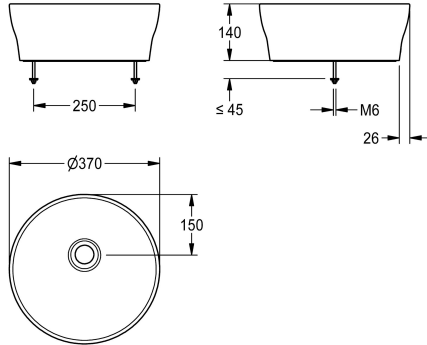

### KWC-No.

**2030054380**

RONDAtop countertop basin, made of MIRANIT resin-bonded mineral material with pore-free, alpine white smooth surface (temperature-resistant up to 80 °C). Round shape with seamless bowl, without overflow. No silicone sealant is required due to the invisible seal which is integrated in to the mounting edge. Drilling

templates and mounting materials included.

Dimensions 370 x 140 mm (W x H)  
Bowl dimensions 355 x 100 mm (W x H)

### Technical Data

type of basin
bowl - bowl height
bowl - depth
bowl shape
bowl - width
colour
material
material code
overall depth
overall height
overall width
overflow
siphon included
spillway
splash back
tap ledge
type of mounting
waste hole position
waste hole projection
waste kit included
waste size

Wash basin
100 mm
355 mm
circle
355 mm
alpinewhite
mineral material
Miranit
370 mm
140 mm
370 mm
no
no
no
no
no
table mounting
centre
150 mm
no
DN 32