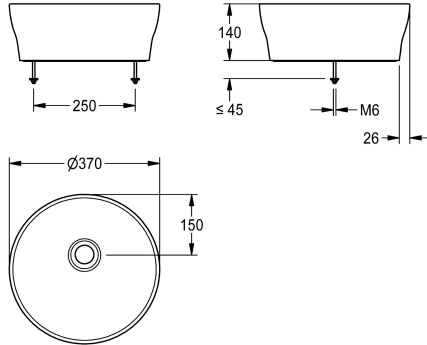

KWC RONDAtop Countertop washbasin

Modell-Linie: **RONDATOP | ANMT2001**
Washbasins & Washtroughs | Wash basins

KWC-No.

2030054380

RONDAtop countertop basin, made of MIRANIT resin-bonded mineral material with pore-free, alpine white smooth surface (temperature-resistant up to 80 °C). Round shape with seamless bowl, without overflow. No silicone sealant is required due to the invisible seal which is integrated in to the mounting edge. Drilling

templates and mounting materials included.

Dimensions 370 x 140 mm (W x H)
Bowl dimensions 355 x 100 mm (W x H)

Technical Data

type of basin
bowl - bowl height
bowl - depth
bowl shape
bowl - width
colour
material
material code
overall depth
overall height
overall width
overflow
siphon included
spillway
splash back
tap ledge
type of mounting
waste hole position
waste hole projection
waste kit included
waste size

Wash basin
100 mm
355 mm
circle
355 mm
alpinewhite
mineral material
Miranit
370 mm
140 mm
370 mm
no
no
no
no
no
table mounting
centre
150 mm
no
DN 32

Optional Accessories

KWC RONDAtop Countertop washbasin

Modell-Linie: **RONDATOP** | ANMT2001
Washbasins & Washtroughs | Wash basins

Dome waste valve, chrome-plated

2030057337
ZANMW0030

Dome waste valve, white

2030057339
ZANMW0031

Trap

2000057417
XINX140