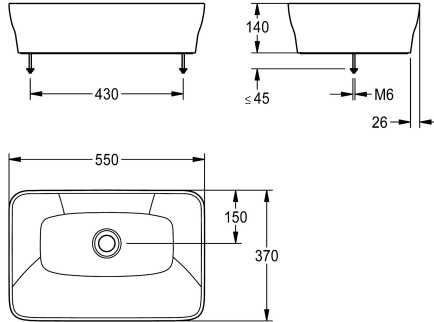

KWC QUADROtop Countertop washbasin

Modell-Linie: QUADROTOP | ANMT4001
Washbasins & Washtroughs | Wash basins

KWC-No.

2030054382

QUADROtop countertop basin, made of MIRANIT resin-bonded mineral material with pore-free, alpine white smooth surface (temperature-resistant up to 80 °C). Rectangular shape with rounded edges and seamless bowl, without overflow. No silicone sealant is required due to the invisible seal which is integrated in to

the mounting edge. Drilling templates and mounting materials included.

Dimensions 550 x 140 x 370 mm (W x H x D)
Bowl dimensions 535 x 100 x 355 mm (W x H x D)

Technical Data

| |
|-----------------------|
| type of basin |
| bowl position |
| bowl - bowl height |
| bowl - depth |
| bowl shape |
| bowl - width |
| colour |
| material |
| material code |
| overall depth |
| overall height |
| overall width |
| overflow |
| siphon included |
| spillway |
| splash back |
| tap ledge |
| type of mounting |
| waste hole position |
| waste hole projection |
| waste kit included |
| waste size |
| waste sleeve included |

| |
|------------------|
| Wash basin |
| center |
| 100 mm |
| 355 mm |
| rectangle |
| 535 mm |
| alpinewhite |
| mineral material |
| Miranit |
| 370 mm |
| 140 mm |
| 550 mm |
| no |
| no |
| no |
| no |
| table mounting |
| centre |
| 150 mm |
| no |
| DN 32 |
| no |