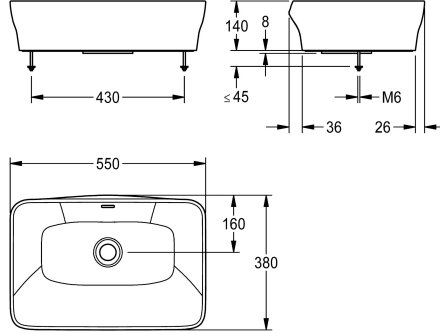

### KWC-No.

**2030054383**

QUADROtop countertop basin

QUADROtop countertop basin, made of MIRANIT resin-bonded mineral material with pore-free, alpine white smooth surface (temperature-resistant up to 80 °C). Rectangular shape with rounded edges and seamless bowl, with overflow. No silicone sealant is required due to the invisible seal which is integrated in to

the mounting edge. Drilling templates and mounting materials included.

Dimensions 550 x 140 x 380 mm (W x H x D)  
Bowl dimensions 535 x 100 x 355 mm (W x H x D)

### Technical Data

type of basin
bowl position
bowl - bowl height
bowl - depth
bowl shape
bowl - width
colour
material
material code
overall depth
overall height
overall width
overflow
overflow position
siphon included
spillway
splash back
tap ledge
type of mounting
waste hole position
waste hole projection
waste kit included
waste size

Wash basin
center
100 mm
355 mm
rectangle
535 mm
alpinewhite
mineral material
Miranit
380 mm
140 mm
100 mm
yes
back
no
yes
no
no
table mounting
center
160 mm
no
DN 32