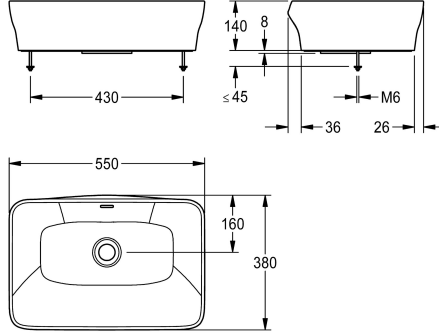

### KWC-No.

**2030054383**

QUADROtop countertop basin

QUADROtop countertop basin, made of MIRANIT resin-bonded mineral material with pore-free, alpine white smooth surface (temperature-resistant up to 80 °C). Rectangular shape with rounded edges and seamless bowl, with overflow. No silicone sealant is required due to the invisible seal which is integrated in to

the mounting edge. Drilling templates and mounting materials included.

Dimensions 550 x 140 x 380 mm (W x H x D)  
Bowl dimensions 535 x 100 x 355 mm (W x H x D)

### Technical Data

type of basin
bowl position
bowl - bowl height
bowl - depth
bowl shape
bowl - width
colour
material
material code
overall depth
overall height
overall width
overflow
overflow position
siphon included
spillway
splash back
tap ledge
type of mounting
waste hole position
waste hole projection
waste kit included
waste size

Wash basin
center
100 mm
355 mm
rectangle
535 mm
alpinewhite
mineral material
Miranit
380 mm
140 mm
100 mm
yes
back
no
yes
no
no
table mounting
center
160 mm
no
DN 32