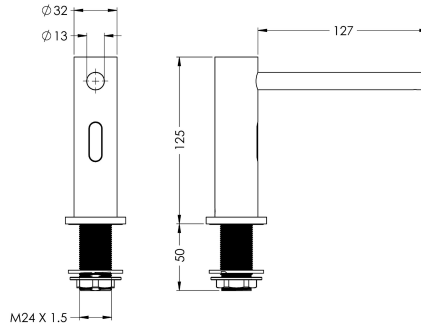

### Electronic soap dispenser for washbasin mounting

Modell-Linie: DVS | SD99-013  
Accessories | Soap dispensers

#### KWC-No.

**2030039038**

**2030054678**

with nickel-coated brushed surface

#### surface finish

chromed

brushed

Electronic soap dispenser for washbasin mounting, with optoelectronic control. Product consists of a container for liquid soap, a power supply and pump unit with 4 adjustable soap output volumes per sensor trigger. Sensor in all-metal housing with a nickel-coated brushed surface. Mains-operated with power supply