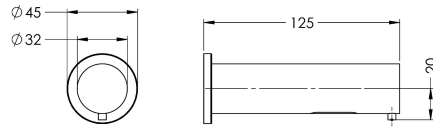

KWC

Electronic soap dispenser for wall mounting

Modell-Linie: DVS | SD99-012
Accessories | Soap dispensers

KWC-No.

2030039032
electronic soap dispenser

2030054679
with nickel-coated brushed surface

surface finish

chromed

brushed

Electronic soap dispenser for wall mounting within a service room, with opto-electronic control. Product consists of a container for liquid soap, a power supply and pump unit with 4 adjustable soap output volumes per sensor trigger. Sensor in all-metal housing with a nickel-coated brushed surface. Mains-operated with power supply

unit 230V AC including the option to connect an emergency back-up battery in case of mains supply failure or for off-grid operation with external 6V DC battery (4 x AA, not included in scope of delivery). Power supply, tank and pump can be wall mounted either underneath the basin or within a service room.

Technical Data

input supply voltage V

230 Volt

material

brass-look

surface finish

brushed

type of batteries

AA Mignon battery 1.5 V

type of consumable

liquid soap

type of mounting

concealed

type of operation

sensor operation

type of soap container

external refillable tank