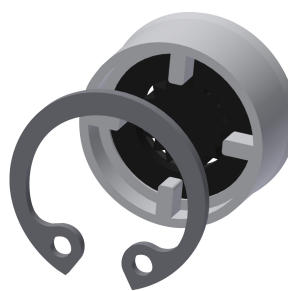

KWC MUENCHEN

Shower head for KWC shower panels and systems

Modell-Linie: MUENCHEN | SHMU0011

Showers | Shower heads

KWC-No.

2030054793

MÜNCHEN shower head for F5 shower panels

MÜNCHEN shower head with continuously adjustable shower jet between 9° - 21°, for installation on KWC shower panels and shower

systems with pre-mounted connecting nozzles DN 15, diameter 26 mm, polished chromium-plated brass housing.

Technical Data

diameter nominal

DN 15

adjustable tilt angle

yes

type

shower head

type of connection

Shower panel

type of shower head

jet shower head

Spare Parts

Retaining ring

2000104851
ESHMU0005

Sphere

2000104839
ESHMU0001

Flow controller 9,0 l/min

2000104782
ESHHE0001

Retaining ring

2000102690
ZAQUA093