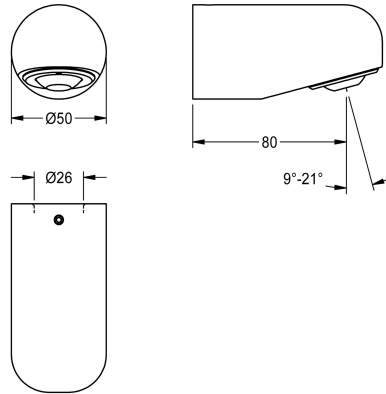

KWC MUENCHEN

Shower head for KWC shower panels and systems

Modell-Linie: MUENCHEN | SHMU0011

Showers | Shower heads

KWC-No.

2030054793

MÜNCHEN shower head for F5 shower panels

MÜNCHEN shower head with continuously adjustable shower jet between 9° - 21°, for installation on KWC shower panels and shower

systems with pre-mounted connecting nozzles DN 15, diameter 26 mm, polished chromium-plated brass housing.

Technical Data

diameter nominal

DN 15

adjustable tilt angle

yes

type

shower head

type of connection

Shower panel

type of shower head

jet shower head

Spare Parts

Retaining ring

2000104851
ESHMU0005

Sphere