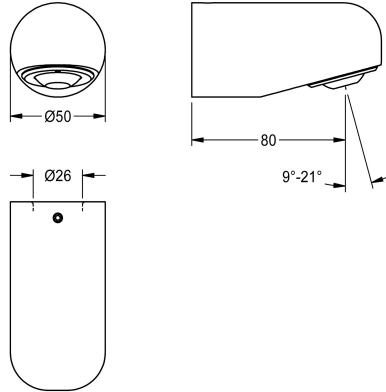

KWC MUENCHEN

Shower head for KWC shower panels and systems

Modell-Linie: MUENCHEN | SHMU0011

Showers | Shower heads

KWC-No.

2030054793

MÜNCHEN shower head for F5 shower panels

MÜNCHEN shower head with continuously adjustable shower jet between 9° - 21°, for installation on KWC shower panels and shower

systems with pre-mounted connecting nozzles DN 15, diameter 26 mm, polished chromium-plated brass housing.

Technical Data

diameter nominal

DN 15

adjustable tilt angle

yes

type

shower head

type of connection

Shower panel

type of shower head

jet shower head

Spare Parts

Flow controller 9,0 l/min

2000104782

ESHHE0001