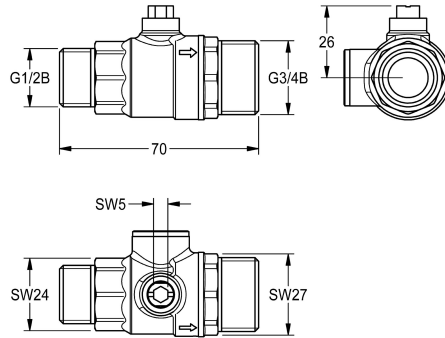

### Water quantity regulator

Modell-Linie: SPARE-PARTS-GENER. | ASXX2004

Spare parts | Spare parts showers

#### KWC-No.

**2030055270**

Water quantity regulator, lockable, with strainer, G 3/4 B.