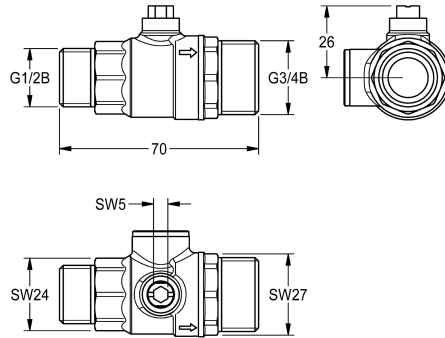

KWC

Water quantity regulator

Modell-Linie: SPARE-PARTS-GENER. | ASXX2004

Spare parts | Spare parts showers

KWC-No.

2030055270

Water quantity regulator, lockable, with strainer, G 3/4 B.

Technical Data