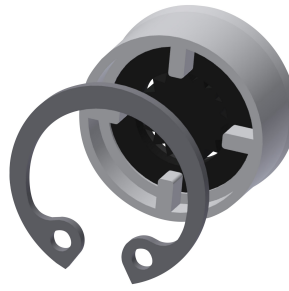

KWC-No.

2030055723
MÜNCHEN shower head

MÜNCHEN DN 15 shower head with shower jet continuously adjustable between 9–21°, for wall connector with insertable

connecting nozzle, diameter 26 mm. High-polished chrome-plated brass housing with integrated flow regulator 9.0 l/min.

Technical Data

diameter nominal

DN 15

adjustable tilt angle

yes

type

shower head

type of connection

Adhesive flange

2000101467
ZAQUA701

AQUAFIX bar

2000104310
ZCMPX005

Spare Parts

Retaining ring

2000104851
ESHMU0005

Sphere

2000104839
ESHMU0001

Flow controller 9,0 l/min

2000104782
ESHHE0001

Retaining ring

2000102690
ZAQUA093