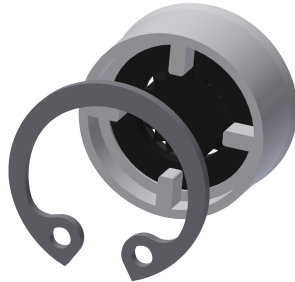

KWC-No.

2030055723
MÜNCHEN shower head

MÜNCHEN DN 15 shower head with shower jet continuously adjustable between 9–21°, for wall connector with insertable

connecting nozzle, diameter 26 mm. High-polished chrome-plated brass housing with integrated flow regulator 9.0 l/min.

Technical Data

diameter nominal

DN 15

adjustable tilt angle

yes

type

shower head

type of connection

wall connection

type of shower head

jet shower head

Optional Accessories

Flow controller 6.0 l/min

2030027586
ESHHE0004

Flow controller 12.0 l/min

2000104783
ESHHE0002

Adhesive flange

2000101467
ZAQUA701

AQUAFIX bar

2000104310
ZCMPX005

Spare Parts

Retaining ring

2000104851
ESHMU0005

Sphere