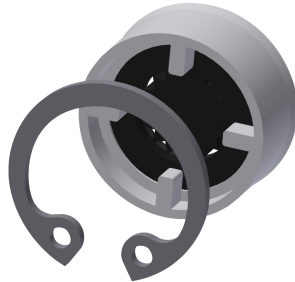

KWC-No.

2030055723

MÜNCHEN shower head

MÜNCHEN DN 15 shower head with shower jet continuously adjustable between 9–21°; for wall connector with insertable

connecting nozzle, diameter 26 mm. High-polished chrome-plated brass housing with integrated flow regulator 9.0 l/min.

Technical Data

diameter nominal

DN 15

adjustable tilt angle

yes

type

shower head

type of connection

wall connection

type of shower head

jet shower head

Optional Accessories

Flow controller 6.0 l/min

2030027586
ESHHE0004

Flow controller 12.0 l/min

2000104783
ESHHE0002

Adhesive flange

2000101467
ZAQUA701

AQUAFIX bar

2000104310
ZCMPX005

Spare Parts

Retaining ring

2000104851
ESHMU0005

Sphere