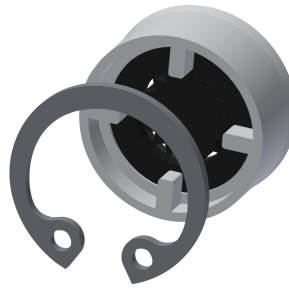

KWC-No.

2030055723

MÜNCHEN shower head

MÜNCHEN DN 15 shower head with shower jet continuously adjustable between 9–21°; for wall connector with insertable

connecting nozzle, diameter 26 mm. High-polished chrome-plated brass housing with integrated flow regulator 9.0 l/min.

Technical Data

diameter nominal

DN 15

adjustable tilt angle

yes

type

shower head

type of connection

Adhesive flange

2000101467
ZAQUA701

AQUAFIX bar

2000104310
ZCMPX005

Spare Parts

Retaining ring

2000104851
ESHMU0005

Sphere

2000104839
ESHMU0001

Flow controller 9,0 l/min

2000104782
ESHHE0001

Retaining ring

2000102690
ZAQUA093