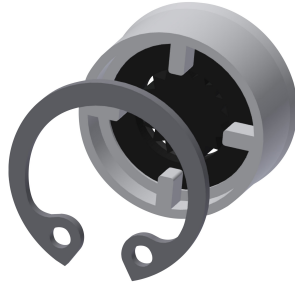

Flow controller 12.0 l/min

2000104783
ESHHE0002