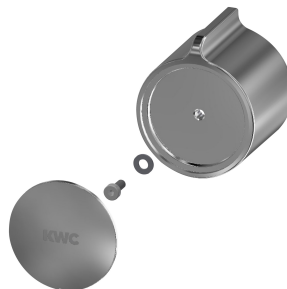

Temperature handle

2030047082
ASXT9003