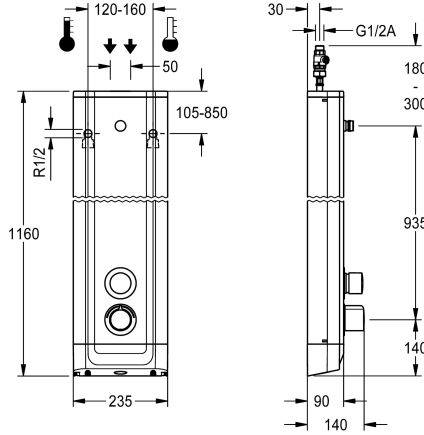

KWC F5S-Therm Stainless steel shower panel

Modell-Linie: F5S | F5ST2020
Showers | Self closing showers

KWC-No.

2030055929

F5S Therm shower panel made of stainless steel for wall mounting with DN 15 self-closing thermostatic mixer and connecting nozzles for the shower head. Hydraulically controlled, for connection to hot water and cold water. Shower valve with integrated FRAMIC self-closing cartridge, thermostat and pre-assembled hygiene unit including sensor or with control electronics to perform automatic water hygiene flushing, program-controlled thermal disinfection (additional bypass solenoid-operated flush valve cartridge required) and storage of statistical data. FRAMIC self-closing cartridge, low maintenance and stagnation free, with ceramic disc technology, self-closing, flow pressure independent due to the medium-independent design. Stepless adjustment of flow duration. Thermostat with metal handle, an adjustable and turn-proof temperature stop and an option for manual thermal disinfection. All-metal construction, visible parts high-polished or chrome-plated.

Dimensions of housing 235 x 1160 x 90 mm (W x H x D)

Shower head and battery compartment including battery or plug-in power supply unit with extension cable to be ordered separately.

Technical Data

additional connections	no
with backflow preventer	yes
circulation	no
compatible A3000 open	no
connection with pay water disp	not possible
default automatic hygiene flush	fixed interval 24 hours
with filter	yes
adjustable flow time	yes
functional principle	hydraulic self-closing
for hand shower	no
hygiene flushing	yes
diameter nominal	DN 15
inlet size	G 1/2 A
Locking mechanism	Top section, ceramic
material casing	stainless steel
material code casing	1.4301 Chrome Nickel steel V2A
material fitting	brass-look
maximum flow time	35 Seconds
minimum flow pressure	1.5 bar
minimum flow time	5 Seconds