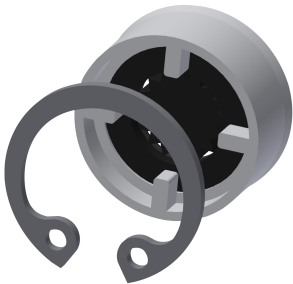

KWC F5S-Therm Stainless steel shower panel

Modell-Linie: F5S | F5ST2020
Showers | Self closing showers

KWC-No.

2030055929

F5S Therm shower panel made of stainless steel for wall mounting with DN 15 self-closing thermostatic mixer and connecting nozzles for the shower head. Hydraulically controlled, for connection to hot water and cold water. Shower valve with integrated FRAMIC self-closing cartridge, thermostat and pre-assembled hygiene unit including sensor or with control electronics to perform automatic water hygiene flushing, program-controlled thermal disinfection (additional bypass solenoid-operated flush valve cartridge required) and storage of statistical data. FRAMIC self-closing cartridge, low maintenance and stagnation free, with ceramic disc technology, self-closing, flow pressure independent due to the medium-independent design. Stepless adjustment of flow duration. Thermostat with metal handle, an adjustable and turn-proof temperature stop and an option for manual thermal disinfection. All-metal construction, visible parts high-polished or chrome-plated.

Modell-Linie: F5S | F5ST2020
Showers | Self closing showers

Housing extension for F5 shower panels made of stainless steel

2030057069
ACXX2014

Housing extension for F5 shower panels made of stainless steel

2030057070
ACXX2015

Shower gel dish for F5 shower panels made of stainless steel

2030057077
ACXX2021

Connection set for shower panel

2000104916
ZSHOW0006

Connection adapter

2000101441
AQRM928

Spare Parts