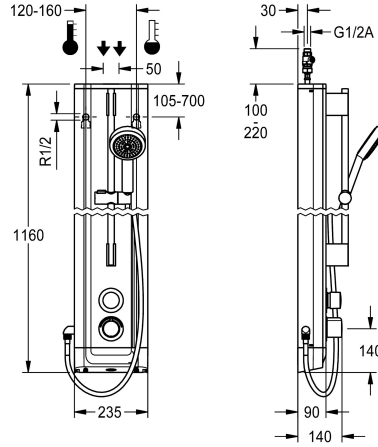

### KWC-No.

**2030056542**

F5S Therm shower panel made of stainless steel for wall mounting with DN 15 self-closing thermostatic mixer and a hand shower fitting. Hydraulically controlled, for connection to hot water and cold water. Shower valve with integrated FRAMIC self-closing cartridge, thermostat and mechanism for an optional water hygiene unit for automatic water hygiene flushing, program-controlled thermal disinfection (additional bypass solenoid-operated flush valve cartridge required) and storage of statistical data. FRAMIC self-closing cartridge, low maintenance and stagnation free, with ceramic disc technology, self-closing, flow pressure independent due to the medium-independent design. Stepless adjustment of

flow duration. Thermostat with metal handle, an adjustable and turn-proof temperature stop and an option for manual thermal disinfection. All-metal construction, visible parts high-polished or chrome-plated. Pre-fitted chrome-plated brass shower pole with height-adjustable hand shower holder and chrome-plated plastic hand shower, shower head with rain jet, diameter 110 mm, shower hose 900 mm. Housing made of stainless steel with raised function surface and plastic cover caps. Connecting hoses with lockable water volume control with backflow preventer and strainer.

Dimensions of housing 235 x 1160 x 90 mm (W x H x D)

### Technical Data

additional connections	no
with backflow preventer	yes
circulation	no
compatible A3000 open	no
connection with pay water disp	not possible
with filter	yes
adjustable flow time	yes
functional principle	hydraulic self-closing
for hand shower	yes
hygiene flushing	prepared
diameter nominal	DN 15
inlet size	G 1/2 A
Locking mechanism	Top section, ceramic
material casing	stainless steel
material code casing	1.4301 Chrome Nickel steel V2A
material fitting	brass-look
maximum flow time	35 Seconds
minimum flow pressure	1 bar
minimum flow time	5 Seconds
type of mixing	with thermostat
overall depth	90 mm
overall height	1.160 mm