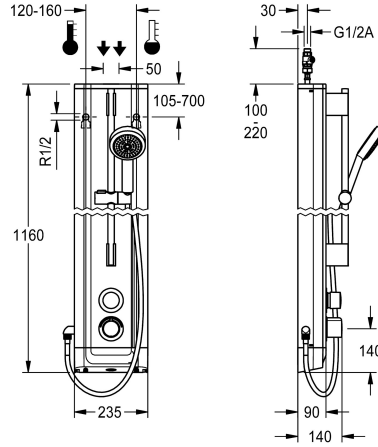

KWC F5S-Therm Stainless steel shower panel with hand shower fitting

Modell-Linie: F5S | F5ST2023
Showers | Self closing showers

KWC-No.

2030056542

F5S Therm shower panel made of stainless steel for wall mounting with DN 15 self-closing thermostatic mixer and a hand shower fitting. Hydraulically controlled, for connection to hot water and cold water. Shower valve with integrated FRAMIC self-closing cartridge, thermostat and mechanism for an optional water hygiene unit for automatic water hygiene flushing, program-controlled thermal disinfection (additional bypass solenoid-operated flush valve cartridge required) and storage of statistical data. FRAMIC self-closing cartridge, low maintenance and stagnation free, with ceramic disc technology, self-closing, flow pressure independent due to the medium-independent design. Stepless adjustment of

flow duration. Thermostat with metal handle, an adjustable and turn-proof temperature stop and an option for manual thermal disinfection. All-metal construction, visible parts high-polished or chrome-plated. Pre-fitted chrome-plated brass shower pole with height-adjustable hand shower holder and chrome-plated plastic hand shower, shower head with rain jet, diameter 110 mm, shower hose 900 mm. Housing made of stainless steel with raised function surface and plastic cover caps. Connecting hoses with lockable water volume control with backflow preventer and strainer.

Dimensions of housing 235 x 1160 x 90 mm (W x H x D)

Technical Data

additional connections	no
with backflow preventer	yes
circulation	no
compatible A3000 open	no
connection with pay water disp	not possible
with filter	yes
adjustable flow time	yes
functional principle	hydraulic self-closing
for hand shower	yes
hygiene flushing	prepared
diameter nominal	DN 15
inlet size	G 1/2 A
Locking mechanism	Top section, ceramic
material casing	stainless steel
material code casing	1.4301 Chrome Nickel steel V2A
material fitting	brass-look
maximum flow time	35 Seconds
minimum flow pressure	1 bar
minimum flow time	5 Seconds
type of mixing	with thermostat
overall depth	90 mm
overall height	1.160 mm