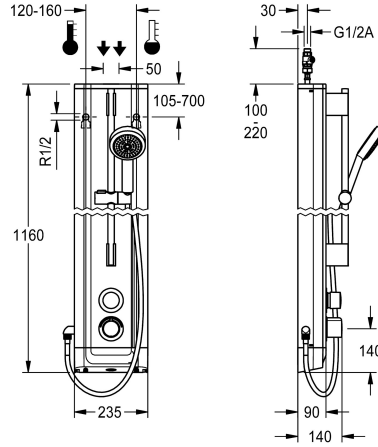

### KWC-No.

**2030056542**

F5S Therm shower panel made of stainless steel for wall mounting with DN 15 self-closing thermostatic mixer and a hand shower fitting. Hydraulically controlled, for connection to hot water and cold water. Shower valve with integrated FRAMIC self-closing cartridge, thermostat and mechanism for an optional water hygiene unit for automatic water hygiene flushing, program-controlled thermal disinfection (additional bypass solenoid-operated flush valve cartridge required) and storage of statistical data. FRAMIC self-closing cartridge, low maintenance and stagnation free, with ceramic disc technology, self-closing, flow pressure independent due to the medium-independent design. Stepless adjustment of

flow duration. Thermostat with metal handle, an adjustable and turn-proof temperature stop and an option for manual thermal disinfection. All-metal construction, visible parts high-polished or chrome-plated. Pre-fitted chrome-plated brass shower pole with height-adjustable hand shower holder and chrome-plated plastic hand shower, shower head with rain jet, diameter 110 mm, shower hose 900 mm. Housing made of stainless steel with raised function surface and plastic cover caps. Connecting hoses with lockable water volume control with backflow preventer and strainer.

Dimensions of housing 235 x 1160 x 90 mm (W x H x D)

with thermostat

overall depth

90 mm

overall height

1.160 mm