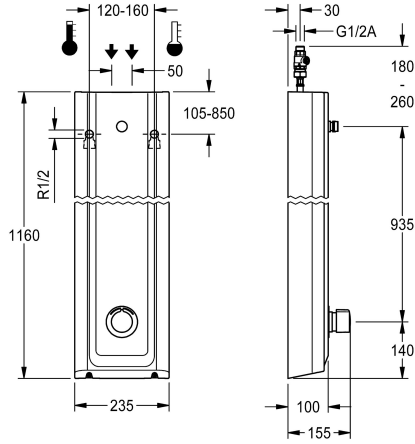

KWC F5S-Mix Shower panel made of MIRANIT

Modell-Linie: F5S | F5SM2024
Showers | Self closing showers

KWC-No.

2030056549

2030056584

with automatic shower pipe draining

shower pipe draining

no

yes

F5S Mix shower panel made of mineral material for wall mounting with DN 15 self-closing single control mixer and connecting nozzles for the shower head. FRAMIC self-closing mixing cartridge, hydraulically controlled, low maintenance and stagnation free, with ceramic disc technology, self-closing, flow pressure independent due to the medium-independent design. Stepless adjustment of flow duration. With adjustable, turn-proof temperature stop. For connection to hot water and cold water. All-metal construction, visible parts high-polished or chrome-plated. Connecting nozzles for the required additional DN 15 KWC shower head with pre-fitted

flow regulator 9.0 l/min. Housing with raised function surface made of MIRANIT resin-bonded mineral material with pore-free smooth surface (temperature-resistant up to 80 °C), Alpine white colour. Connecting hoses with lockable water volume control with backflow preventer and strainer.

Dimensions of housing 235 x 1160 x 100 mm (W x H x D)

Shower head to be ordered separately.

Technical Data

additional connections

no

with backflow preventer

yes

circulation

no

compatible A3000 open

no

connection with pay water disp

not possible

with filter

yes

adjustable flow time

yes

functional principle

hydraulic self-closing

for hand shower

no

hygiene flushing

no

diameter nominal

DN 15

inlet size

G 1/2 A

Locking mechanism

Top section, ceramic

material casing

mineral material

material code casing

Miranit

material fitting

brass-look

maximum flow time

35 Seconds

minimum flow pressure

1.5 bar

minimum flow time

5 Seconds

type of mixing

yes

overall depth

100 mm